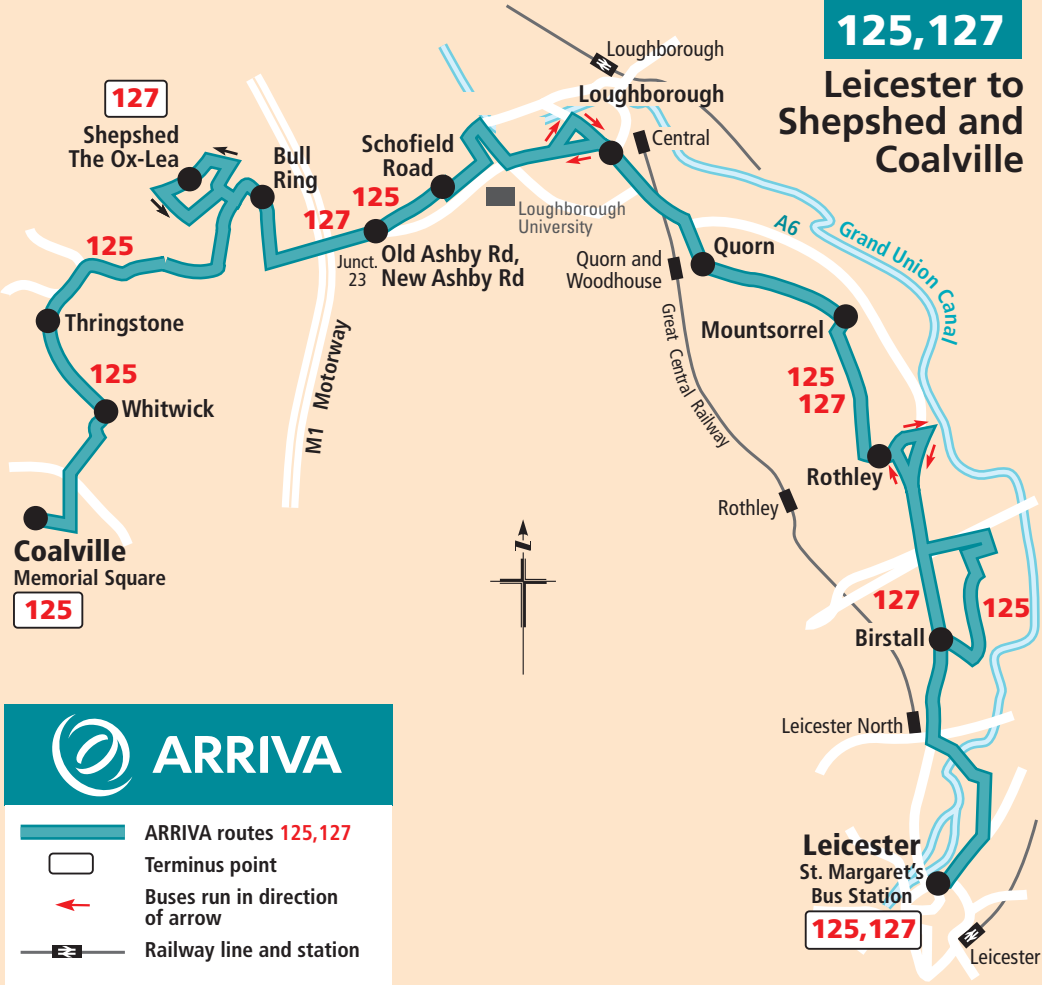

125,127

Leicester to Shepshed and Coalville

- ARRIVA routes **125,127**
- Terminus point
- Buses run in direction of arrow
- Railway line and station